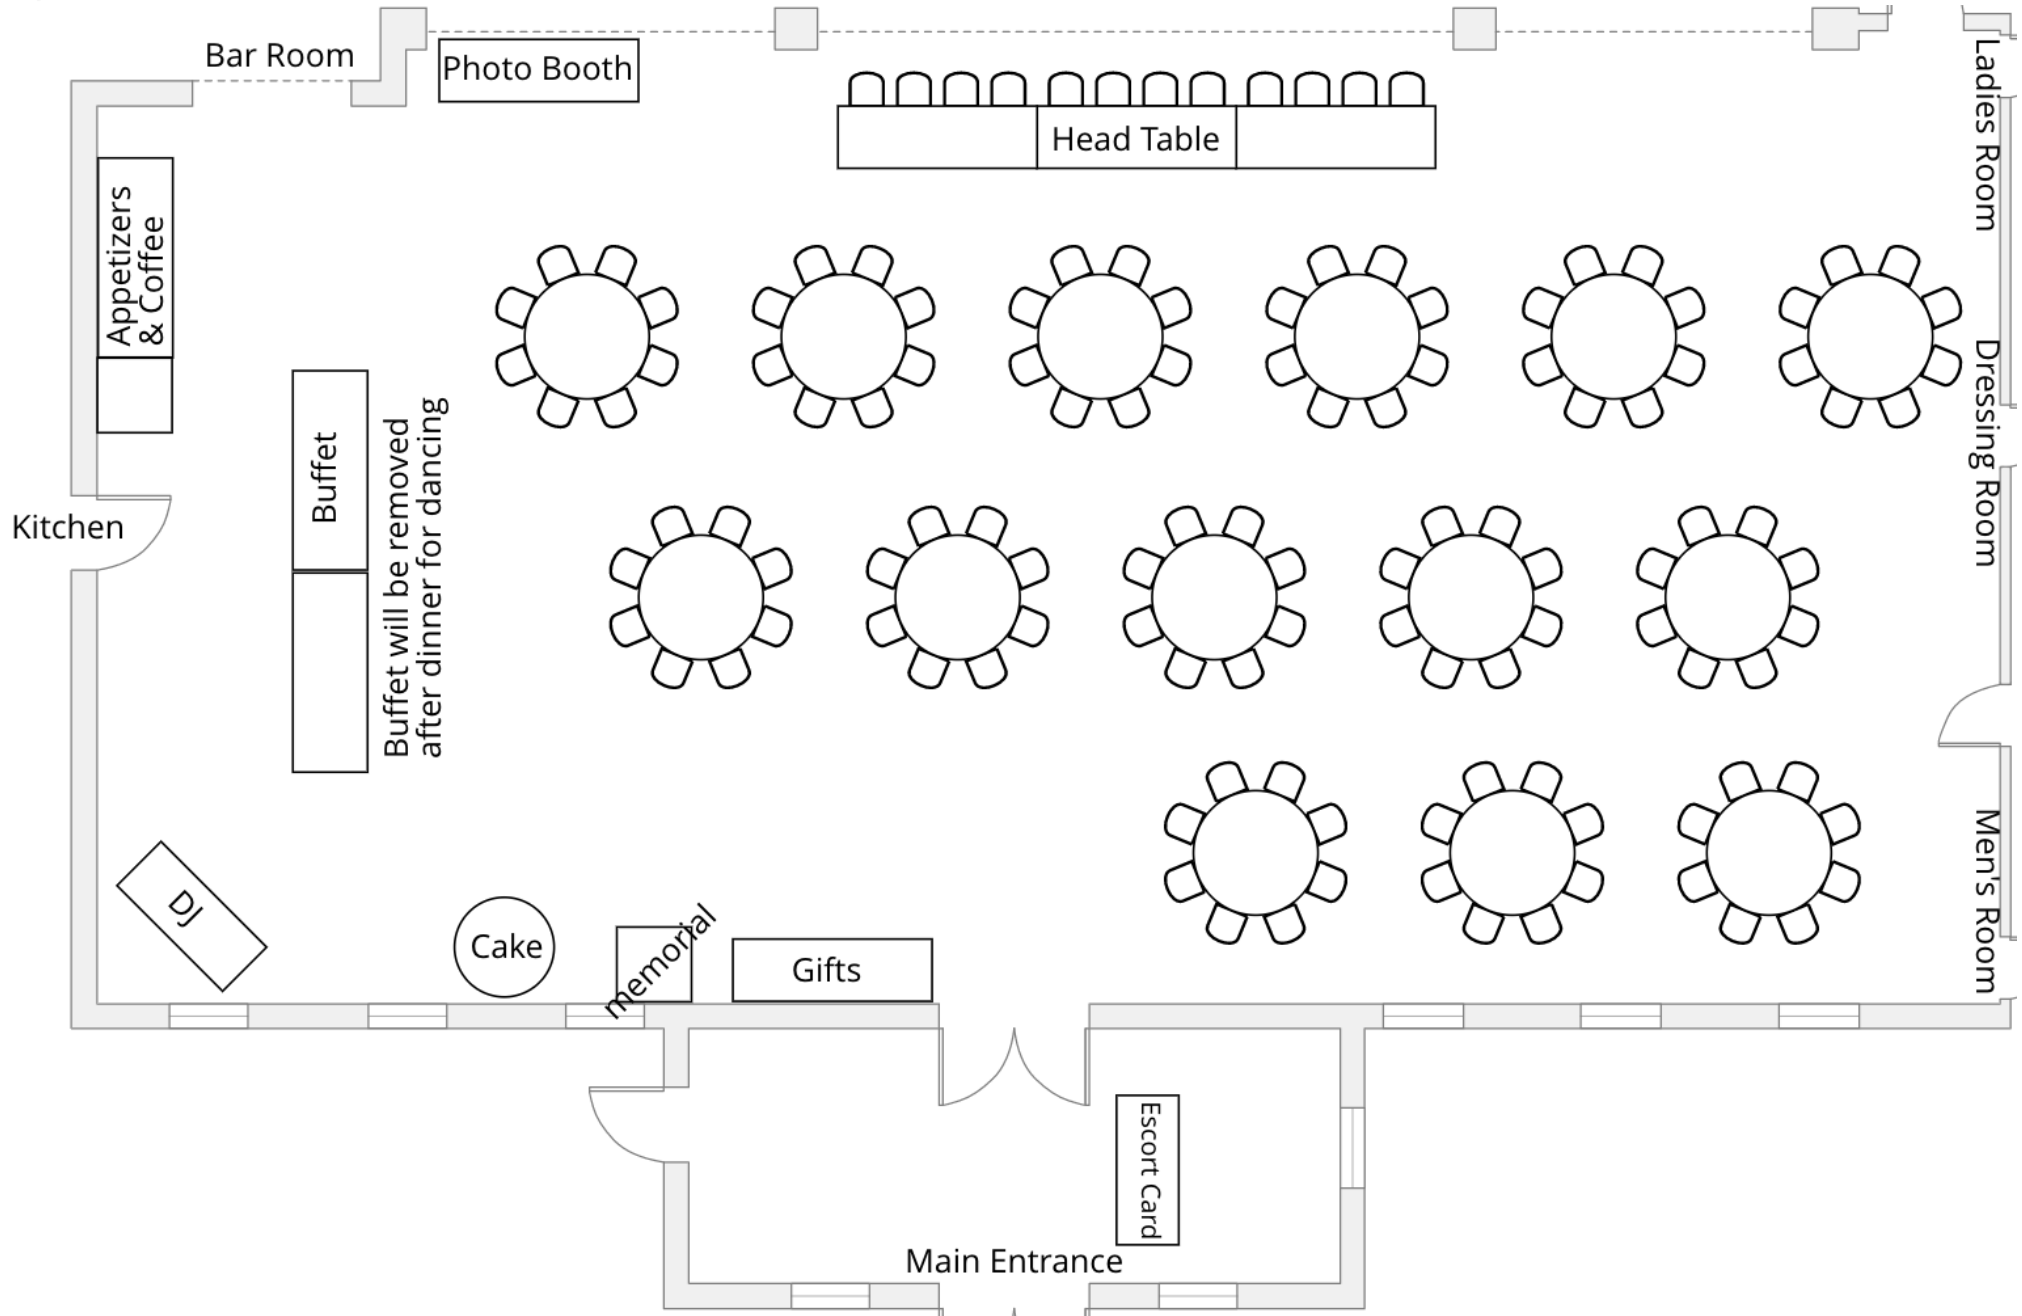

TOM'S COUNTRY PLACE
BANQUET FACILITIES & CATERING

THE OAK ROOM

SEATS 40-130 GUESTS

TOM'S COUNTRY PLACE
BANQUET FACILITIES & CATERING

THE GOLD ROOM

SEATS 80 - 225 GUESTS

THE GOLD & WEST ROOM

SEATS 80-350 GUESTS

TOM'S COUNTRY PLACE
BANQUET FACILITIES & CATERING

THE GRAND BALLROOM

SEATS 150-450 GUESTS

TOM'S COUNTRY PLACE
BANQUET FACILITIES & CATERING