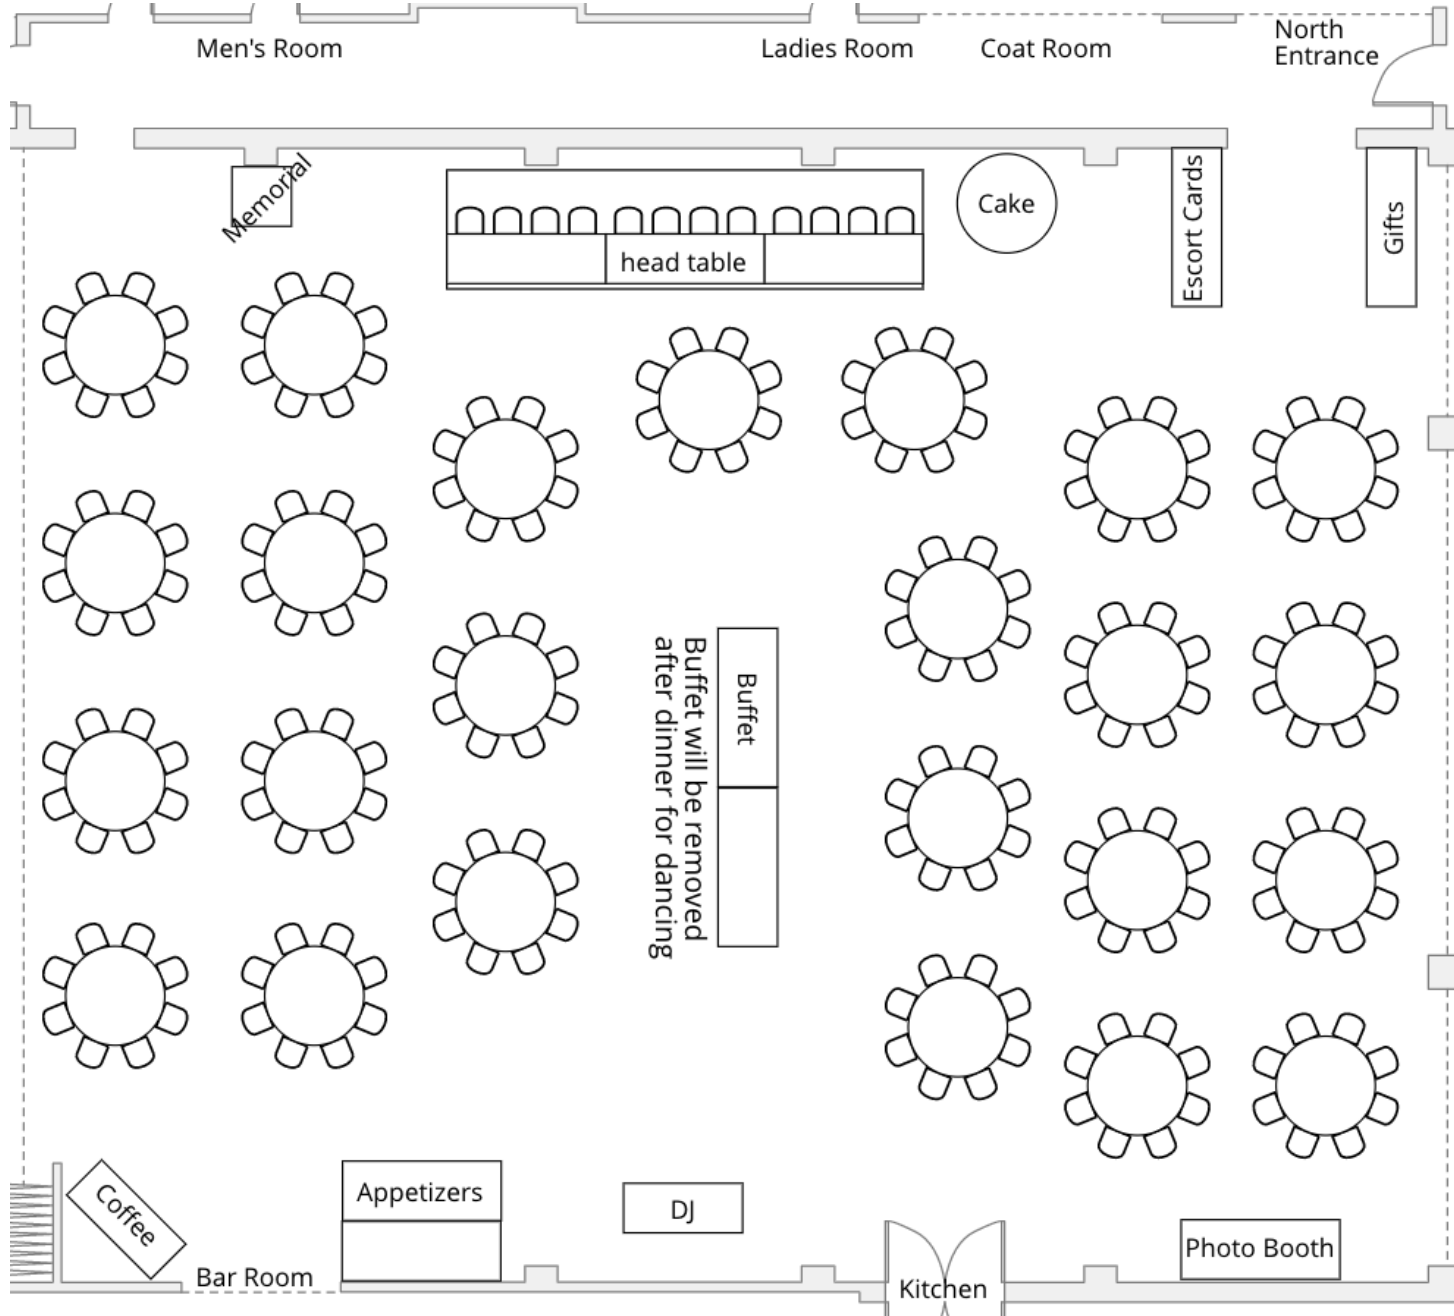

TOM'S COUNTRY PLACE
BANQUET FACILITIES & CATERING

THE OAK ROOM

SEATS 40-130 GUESTS

TOM'S COUNTRY PLACE
BANQUET FACILITIES & CATERING

THE GOLD ROOM

SEATS 80 - 225 GUESTS

THE GOLD & WEST ROOM

SEATS 80-350 GUESTS

TOM'S COUNTRY PLACE
BANQUET FACILITIES & CATERING

THE GRAND BALLROOM

SEATS 150-450 GUESTS

TOM'S COUNTRY PLACE
BANQUET FACILITIES & CATERING