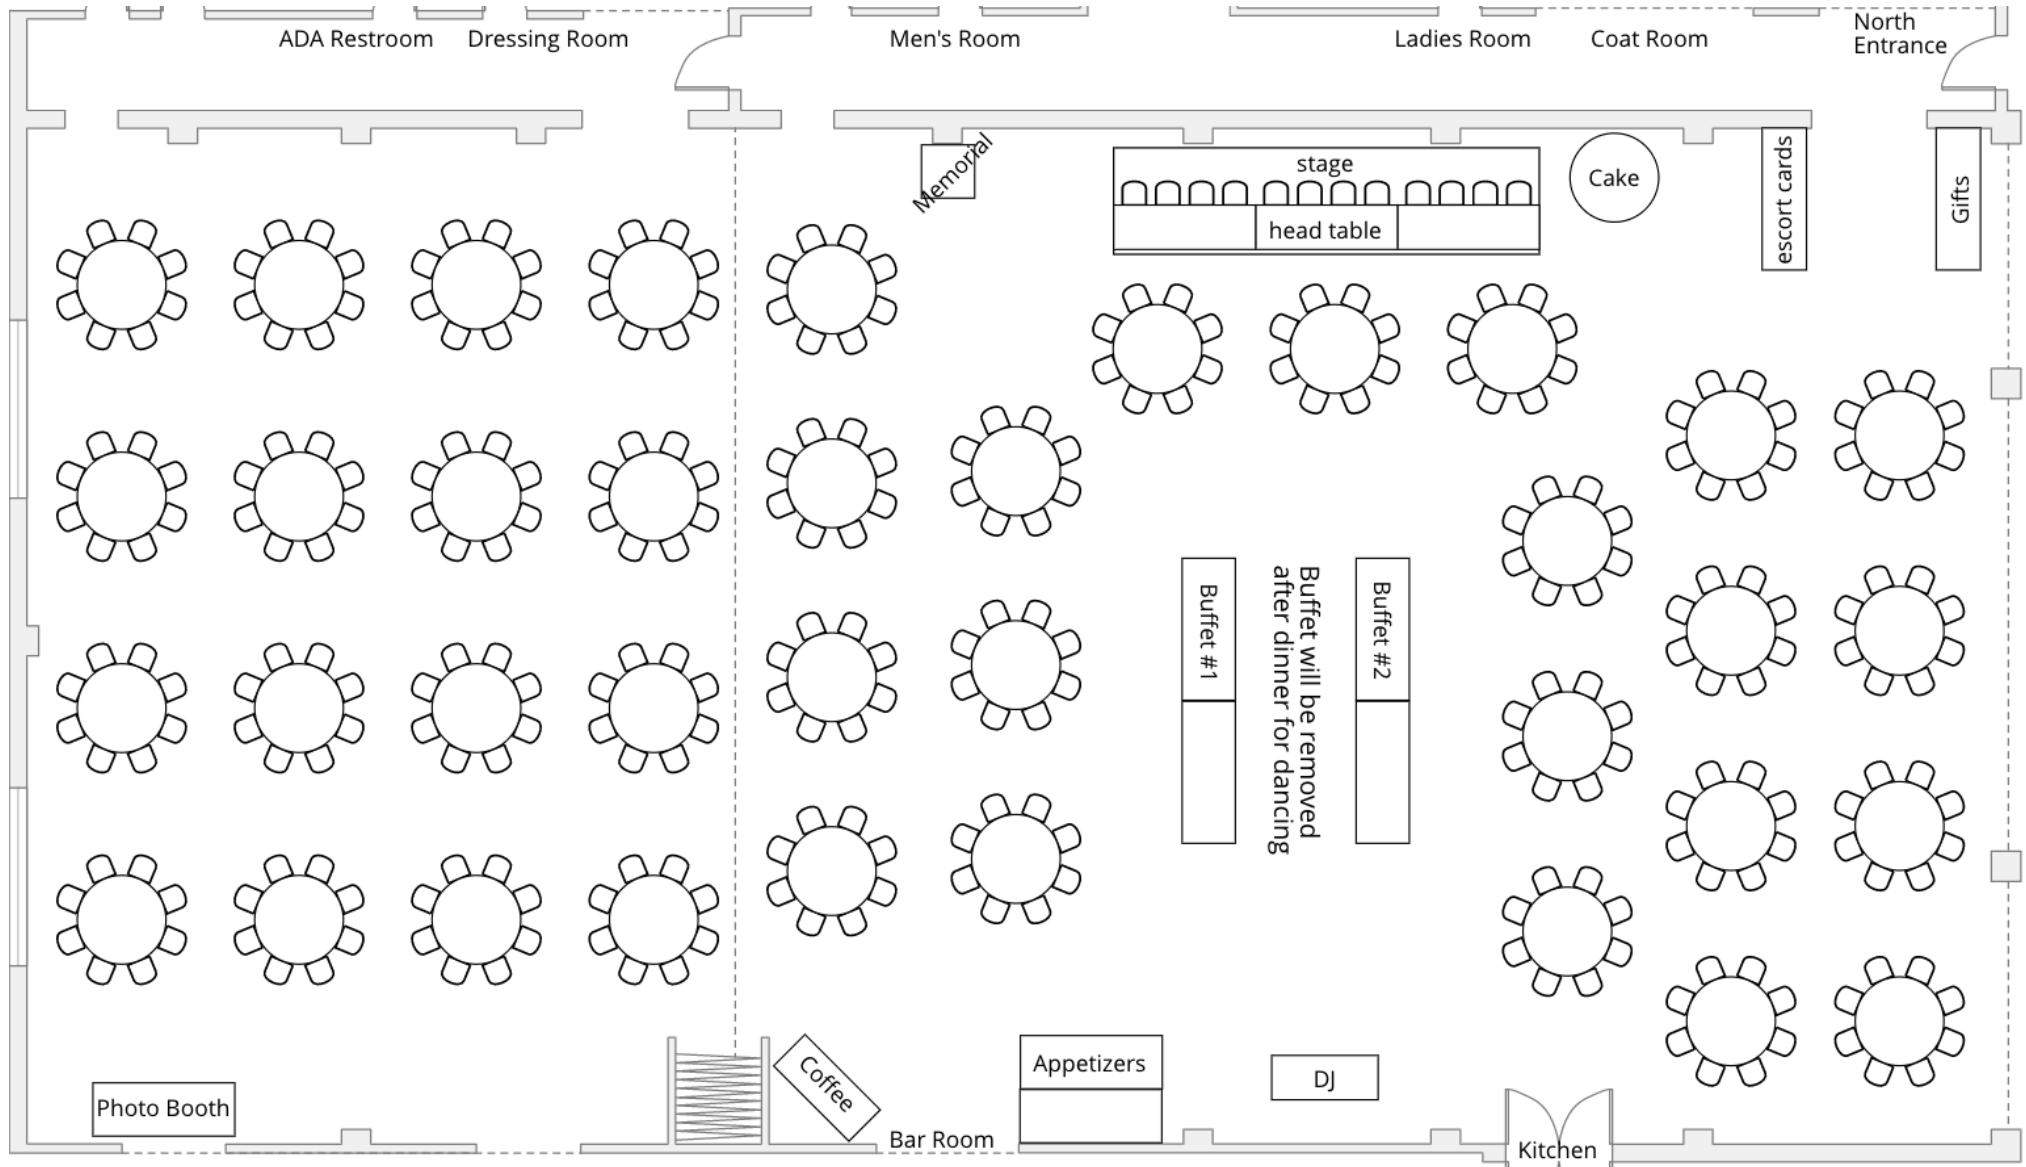

TOM'S COUNTRY PLACE
BANQUET FACILITIES & CATERING

THE OAK ROOM

SEATS 40-130 GUESTS

TOM'S COUNTRY PLACE
BANQUET FACILITIES & CATERING

THE GOLD ROOM

SEATS 80 - 225 GUESTS

THE GOLD & WEST ROOM

SEATS 80-350 GUESTS

TOM'S COUNTRY PLACE
BANQUET FACILITIES & CATERING

THE GRAND BALLROOM

SEATS 150-450 GUESTS

TOM'S COUNTRY PLACE
BANQUET FACILITIES & CATERING